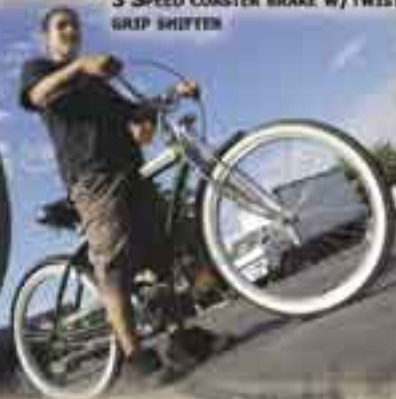

fifty three

- NERVE GALAXIE FRAME W/WELDED KICKSTAND
- NERVE TUCK AND ROLL EMBOSSED DOUBLE SPRING SADDLE W/QUICK RELEASE SEAT BINDER
- POLISHED ALLOY WHEELS
- SPREADER FORK
- FULL FENDERS
- 3 SPEED COASTER BRAKE W/TWIST GRIP SHIFTER

streetking

- NERVE GALAXIE FRAME W/WELDED KICKSTAND
- NERVE TUCK AND ROLL EMBOSSED DOUBLE SPRING SADDLE W/QUICK RELEASE SEAT BINDER
- DOUBLE CROWN MOTO FORK, APE HANGER BARS
- SHORTY FENDER (REAR)
- STREET SWEEPER FENDER (FRONT)
- 3 SPEED COASTER BRAKE W/TWIST GRIP SHIFTER
- FRONT DISC BRAKE