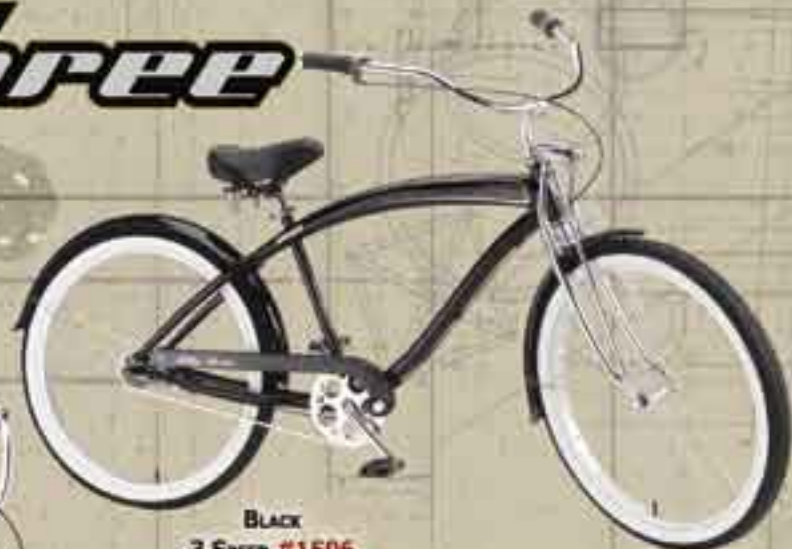

fifty three

BLACK
3 SPEED #1506

- NERVE GALAXIE FRAME W/WELDED KICKSTAND
- NERVE TUCK AND ROLL EMBOSSED DOUBLE SPRING SADDLE W/QUICK RELEASE SEAT BINDER
- POLISHED ALLOY WHEELS
- SPREADER FORK
- FULL FENDERS
- 3 SPEED COASTER BRAKE W/TWIST GRIP SHIFTER